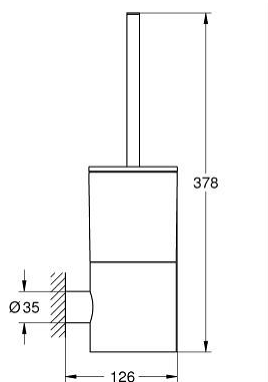

40 892 KF0 ATRIO TOILET BRUSH SET

PRODUCT DESCRIPTION

- Colour: phantom black
- material: glass / metal
- wall mounted
- concealed fastening

40 892 KF0 ATRIO TOILET BRUSH SET

SPARE PARTS, January 2024 – now

1: Spare brush (Spare part-nr. 40951KF0)

1.1: Spare brush head (Spare part-nr. 40791001)

2: Spare glass for brush (Spare part-nr. 40952000)