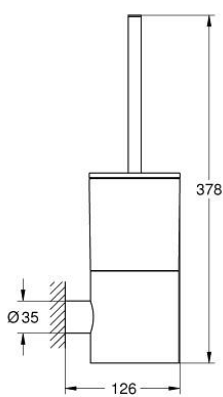

40 892 GL0 ATRIO TOILET BRUSH SET

PRODUCT DESCRIPTION

- Colour: cool sunrise
- material: glass / metal
- wall mounted
- concealed fastening
- GROHE LongLife finish

40 892 GL0 ATRIO TOILET BRUSH SET

SPARE PARTS, September 2021 – now

1: Spare brush (Spare part-nr. 40951GL0)

1.1: Spare brush head (Spare part-nr. 40791KS1)

2: Spare glass for brush (Spare part-nr. 40952000)