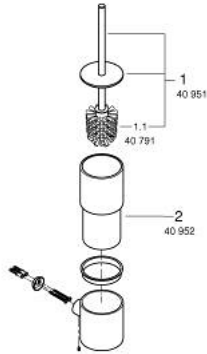

40 892 GL0 ATRIO TOILET BRUSH SET

PRODUCT DESCRIPTION

- Colour: cool sunrise
- material: glass / metal
- wall mounted
- concealed fastening
- GROHE LongLife finish

40 892 GL0 ATRIO TOILET BRUSH SET

SPARE PARTS, September 2021 – now

1: Spare brush (Spare part-nr. 40951GL0)

1.1: Spare brush head (Spare part-nr. 40791KS1)

2: Spare glass for brush (Spare part-nr. 40952000)