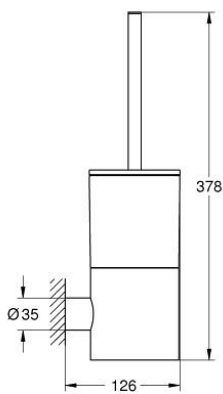

40 892 DL0 ATRIO TOILET BRUSH SET

PRODUCT DESCRIPTION

- Colour: brushed warm sunset
- material: glass / metal
- wall mounted
- concealed fastening
- GROHE LongLife finish

40 892 DL0 ATRIO TOILET BRUSH SET

SPARE PARTS, November 2022 – now

1: Spare brush (Spare part-nr. 40951DL0)

1.1: Spare brush head (Spare part-nr. 40791KS1)

2: Spare glass for brush (Spare part-nr. 40952000)