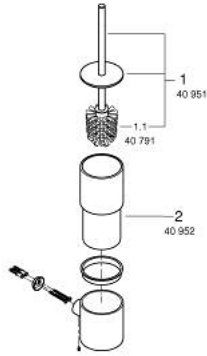

40 892 DL0 ATRIO TOILET BRUSH SET

PRODUCT DESCRIPTION

- Colour: brushed warm sunset
- material: glass / metal
- wall mounted
- concealed fastening
- GROHE LongLife finish

40 892 DL0 ATRIO TOILET BRUSH SET

SPARE PARTS, November 2022 – now

1: Spare brush (Spare part-nr. 40951DL0)

1.1: Spare brush head (Spare part-nr. 40791KS1)

2: Spare glass for brush (Spare part-nr. 40952000)