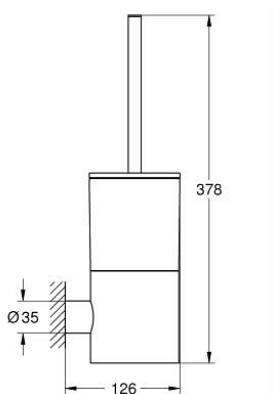

40 892 DA0 ATRIO TOILET BRUSH SET

PRODUCT DESCRIPTION

- Colour: warm sunset
- material: glass / metal
- wall mounted
- concealed fastening
- GROHE LongLife finish

40 892 DA0 ATRIO TOILET BRUSH SET

SPARE PARTS, September 2021 – now

1: Spare brush (Spare part-nr. 40951DA0)

1.1: Spare brush head (Spare part-nr. 40791KS1)

2: Spare glass for brush (Spare part-nr. 40952000)