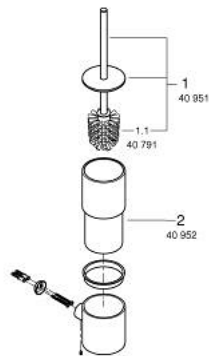

40 892 000 ATRIO TOILET BRUSH SET

PRODUCT DESCRIPTION

- Colour: chrome
- material: glass / metal
- wall mounted
- concealed fastening
- GROHE LongLife finish

40 892 000 ATRIO TOILET BRUSH SET

SPARE PARTS, September 2021 – now

1: Spare brush (Spare part-nr. 40951000)

1.1: Spare brush head (Spare part-nr. 40791001)

2: Spare glass for brush (Spare part-nr. 40952000)