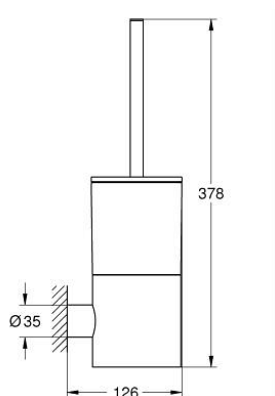

40 892 000 ATRIO TOILET BRUSH SET

PRODUCT DESCRIPTION

- Colour: chrome
- material: glass / metal
- wall mounted
- concealed fastening
- GROHE LongLife finish

40 892 000 ATRIO TOILET BRUSH SET

SPARE PARTS, September 2021 – now

1: Spare brush (Spare part-nr. 40951000)

1.1: Spare brush head (Spare part-nr. 40791001)

2: Spare glass for brush (Spare part-nr. 40952000)