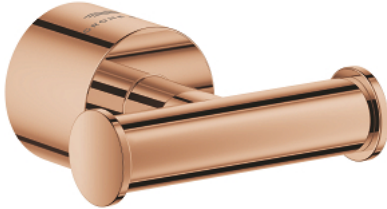

## 40 890 DA0 **ATRIO BATHROBE HOOK**

### PRODUCT DESCRIPTION

- Colour: warm sunset
- material: metal
- concealed fastening
- GROHE LongLife finish