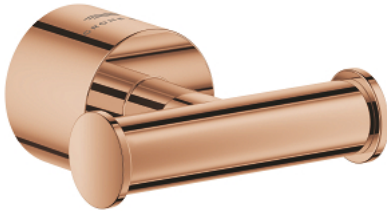

40 890 DA0 **ATRIO BATHROBE HOOK**

PRODUCT DESCRIPTION

- Colour: warm sunset
- material: metal
- concealed fastening
- GROHE LongLife finish