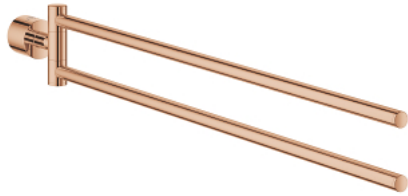

40 888 DA0 **ATRIO TOWEL HOLDER**

PRODUCT DESCRIPTION

- Colour: warm sunset
- material: metal
- 2 arms, pivotable
- length 489 mm
- concealed fastening
- GROHE LongLife finish