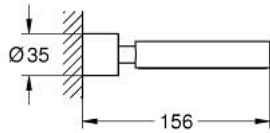

### PRODUCT DESCRIPTION

- Colour: phantom black
- fits soap dish 40 883 000 or hair dryer inlet 40 964 001 (please order separately)
- material: metal
- concealed fastening