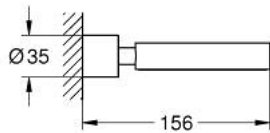

### PRODUCT DESCRIPTION

- Colour: cool sunrise
- fits soap dish 40 883 000 or hair dryer inlet 40 964 001 (please order separately)
- material: metal
- concealed fastening
- GROHE LongLife finish