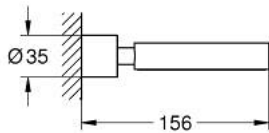

### PRODUCT DESCRIPTION

- Colour: chrome
- fits soap dish 40 883 000 or hair dryer inlet 40 964 001 (please order separately)
- material: metal
- concealed fastening
- GROHE LongLife finish