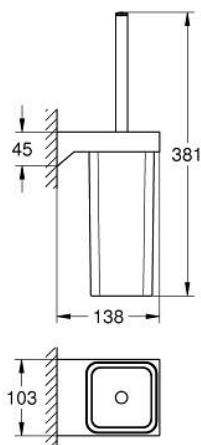

## 40 857 243 0 **SELECTION CUBE TOILET BRUSH SET**

### PRODUCT DESCRIPTION

- Colour: matte black
- material: glass / metal
- wall mounted
- concealed fastening

## 40 857 243 0 SELECTION CUBE TOILET BRUSH SET

**SPARE PARTS**, June 2024 – now

- 1: Spare brush (Spare part-nr. 408682430)
- 1.1: Spare brush head (Spare part-nr. 40870000)
- 2: Spare glass for toilet brush set (Spare part-nr. 40867000)