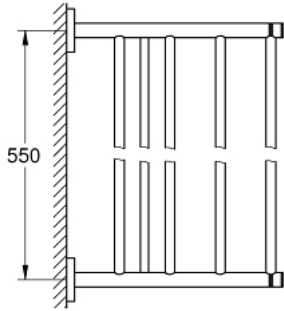

40 800 GN1 ESSENTIALS MULTI BATH TOWEL RACK

PRODUCT DESCRIPTION

- Colour: brushed cool sunrise
- material: metal
- 604 mm (functional length 550 mm)
- concealed fastening
- GROHE LongLife finish
- suitable for screwing (including screws and dowels)