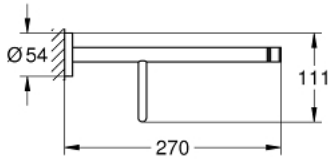

40 800 GL1 ESSENTIALS MULTI BATH TOWEL RACK

PRODUCT DESCRIPTION

- Colour: cool sunrise
- material: metal
- 604 mm (functional length 550 mm)
- concealed fastening
- GROHE LongLife finish
- suitable for screwing (including screws and dowels)