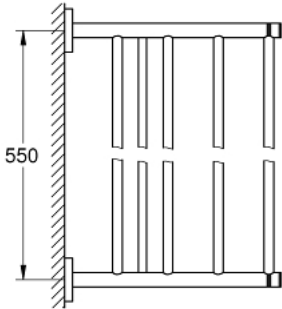

40 800 GL1 ESSENTIALS MULTI BATH TOWEL RACK

PRODUCT DESCRIPTION

- Colour: cool sunrise
- material: metal
- 604 mm (functional length 550 mm)
- concealed fastening
- GROHE LongLife finish
- suitable for screwing (including screws and dowels)