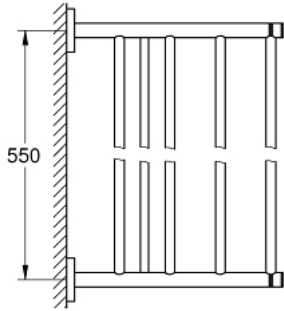

40 800 DL1 ESSENTIALS MULTI BATH TOWEL RACK

PRODUCT DESCRIPTION

- Colour: brushed warm sunset
- material: metal
- 604 mm (functional length 550 mm)
- concealed fastening
- GROHE LongLife finish
- suitable for screwing (including screws and dowels)