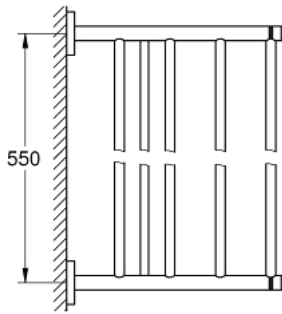

40 800 DC1 ESSENTIALS MULTI BATH TOWEL RACK

PRODUCT DESCRIPTION

- Colour: supersteel
- material: metal
- 604 mm (functional length 550 mm)
- concealed fastening
- GROHE LongLife finish
- suitable for screwing (including screws and dowels)