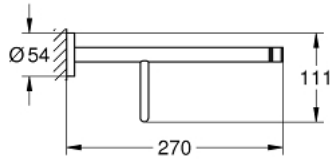

40 800 DA1 ESSENTIALS MULTI BATH TOWEL RACK

PRODUCT DESCRIPTION

- Colour: warm sunset
- material: metal
- 604 mm (functional length 550 mm)
- concealed fastening
- GROHE LongLife finish
- suitable for screwing (including screws and dowels)