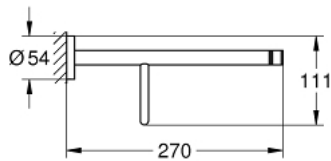

### PRODUCT DESCRIPTION

- Colour: brushed hard graphite
- material: metal
- 604 mm (functional length 550 mm)
- concealed fastening
- GROHE LongLife finish
- suitable for screwing (including screws and dowels)