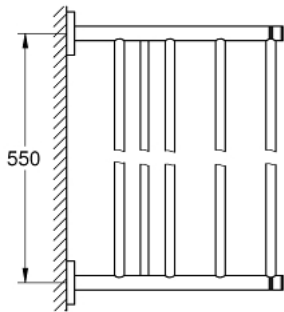

### PRODUCT DESCRIPTION

- Colour: brushed hard graphite
- material: metal
- 604 mm (functional length 550 mm)
- concealed fastening
- GROHE LongLife finish
- suitable for screwing (including screws and dowels)