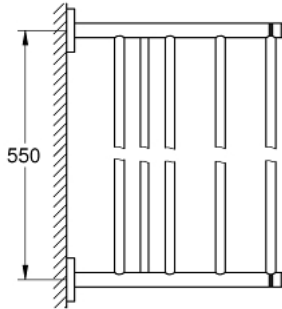

40 800 A01 ESSENTIALS MULTI BATH TOWEL RACK

PRODUCT DESCRIPTION

- Colour: hard graphite
- material: metal
- 604 mm (functional length 550 mm)
- concealed fastening
- GROHE LongLife finish
- suitable for screwing (including screws and dowels)