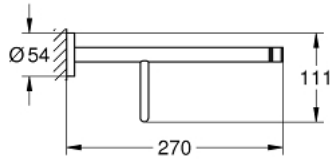

40 800 A01 ESSENTIALS MULTI BATH TOWEL RACK

PRODUCT DESCRIPTION

- Colour: hard graphite
- material: metal
- 604 mm (functional length 550 mm)
- concealed fastening
- GROHE LongLife finish
- suitable for screwing (including screws and dowels)