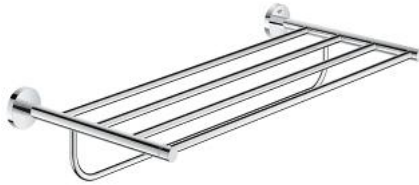

40 800 001 ESSENTIALS MULTI BATH TOWEL RACK

PRODUCT DESCRIPTION

- Colour: chrome
- material: metal
- 604 mm (functional length 550 mm)
- concealed fastening
- GROHE LongLife finish