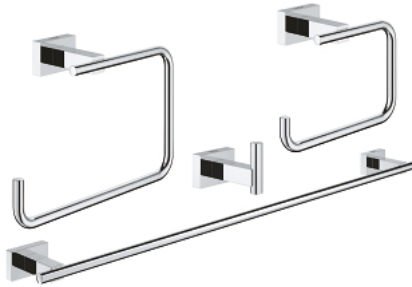

## 40 778 001 ESSENTIALS CUBE MASTER BATHROOM ACCESSORIES SET 4-IN-1

### PRODUCT DESCRIPTION

- Colour: chrome
- material: metal
- robe hook (40 511 001)
- towel ring (40 510 001)
- toilet paper holder (40 507 001)
- towel rail, 558 mm (40 509 001)
- concealed fastening
- GROHE LongLife finish