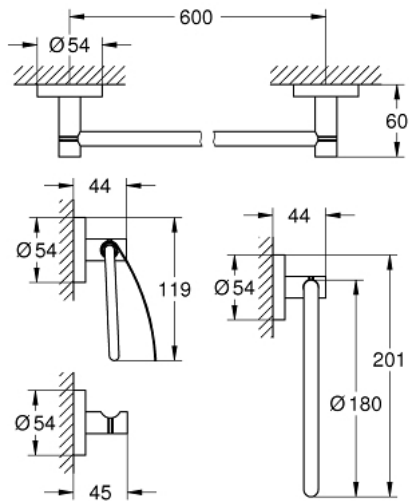

40 776 001 ESSENTIALS MASTER BATHROOM ACCESSORIES SET 4-IN-1

PRODUCT DESCRIPTION

- Colour: chrome
- material: metal
- towel ring (40 365 001)
- robe hook (40 364 001)
- toilet paper holder (40 367 001)
- towel rail, 600 mm (40 366 001)
- concealed fastening
- GROHE LongLife finish
- suitable for screwing (including screws and dowels) or gluing (glue 40 915 000 sold separately - 5 x needed)