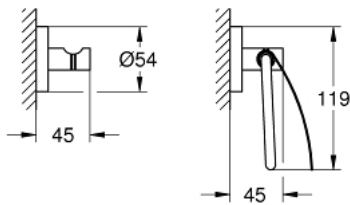

40 775 DC1 ESSENTIALS GUEST BATHROOM ACCESSORIES SET 3-IN-1

PRODUCT DESCRIPTION

- Colour: supersteel
- material: metal
- towel rail, 600 mm (40 366 001)
- robe hook (40 364 001)
- toilet paper holder (40 367 001)
- concealed fastening
- GROHE LongLife finish
- suitable for screwing (including screws and dowels) or gluing (glue 40 915 000 sold separately - 4 x needed)