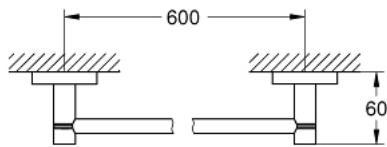

40 775 DC1 ESSENTIALS GUEST BATHROOM ACCESSORIES SET 3-IN-1

PRODUCT DESCRIPTION

- Colour: supersteel
- material: metal
- towel rail, 600 mm (40 366 001)
- robe hook (40 364 001)
- toilet paper holder (40 367 001)
- concealed fastening
- GROHE LongLife finish
- suitable for screwing (including screws and dowels) or gluing (glue 40 915 000 sold separately - 4 x needed)