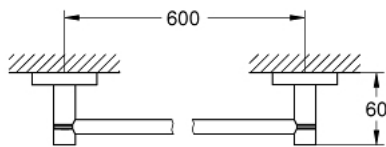

40 775 001 ESSENTIALS GUEST BATHROOM ACCESSORIES SET 3-IN-1

PRODUCT DESCRIPTION

- Colour: chrome
- material: metal
- towel rail, 600 mm (40 366 001)
- robe hook (40 364 001)
- toilet paper holder (40 367 001)
- concealed fastening
- GROHE LongLife finish
- suitable for screwing (including screws and dowels) or gluing (glue 40 915 000 sold separately - 4 x needed)