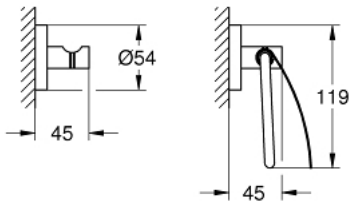

40 775 001 ESSENTIALS GUEST BATHROOM ACCESSORIES SET 3-IN-1

PRODUCT DESCRIPTION

- Colour: chrome
- material: metal
- towel rail, 600 mm (40 366 001)
- robe hook (40 364 001)
- toilet paper holder (40 367 001)
- concealed fastening
- GROHE LongLife finish
- suitable for screwing (including screws and dowels) or gluing (glue 40 915 000 sold separately - 4 x needed)