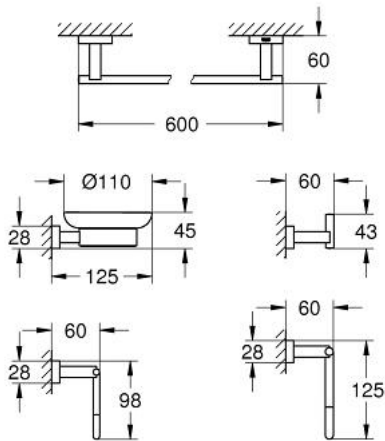

40 758 001 ESSENTIALS CUBE MASTER BATHROOM ACCESSORIES SET 5-IN-1

PRODUCT DESCRIPTION

- Colour: chrome
- soap dish with holder (40 754 001)
- towel rail, 558 mm (40 509 001)
- toilet paper holder (40 507 001)
- robe hook (40 511 001)
- towel ring (40 510 001)
- concealed fastening
- GROHE LongLife finish

40 758 001 **ESSENTIALS CUBE MASTER BATHROOM ACCESSORIES SET 5-IN-1**

SPARE PARTS, November 2014 – now

1: Soap dish (Spare part-nr. 40368001)