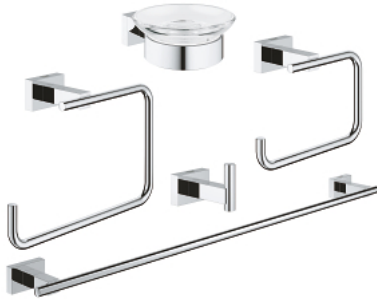

40 758 001 ESSENTIALS CUBE MASTER BATHROOM ACCESSORIES SET 5-IN-1

PRODUCT DESCRIPTION

- Colour: chrome
- soap dish with holder (40 754 001)
- towel rail, 558 mm (40 509 001)
- toilet paper holder (40 507 001)
- robe hook (40 511 001)
- towel ring (40 510 001)
- concealed fastening
- GROHE LongLife finish

40 758 001 **ESSENTIALS CUBE MASTER BATHROOM ACCESSORIES SET 5-IN-1**

SPARE PARTS, November 2014 – now

1: Soap dish (Spare part-nr. 40368001)