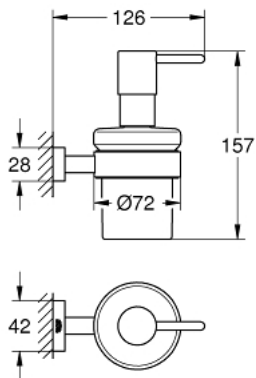

## 40 756 001 ESSENTIALS CUBE SOAP DISPENSER WITH HOLDER

### PRODUCT DESCRIPTION

- Colour: chrome
- material: glass / metal
- filling quantity 160 ml
- holder (40 508 001)
- soap dispenser (40 394 001)
- concealed fastening
- GROHE LongLife finish

## 40 756 001 ESSENTIALS CUBE SOAP DISPENSER WITH HOLDER

**SPARE PARTS**, November 2014 – now

1: Soap dispenser (Spare part-nr. 40394001)