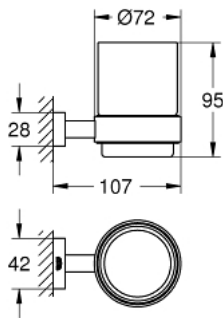

40 755 001 ESSENTIALS CUBE CRYSTAL GLASS WITH HOLDER

PRODUCT DESCRIPTION

- Colour: chrome
- material: glass / metal
- holder (40 508 001)
- crystal glass (40 372 001)
- concealed fastening
- GROHE LongLife finish

40 755 001 ESSENTIALS CUBE CRYSTAL GLASS WITH HOLDER

SPARE PARTS, November 2014 – now

1: Crystal glass (Spare part-nr. 40372001)