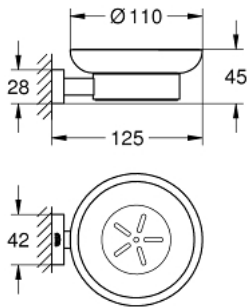

40 754 001 ESSENTIALS CUBE SOAP DISH WITH HOLDER

PRODUCT DESCRIPTION

- Colour: chrome
- material: glass / metal
- holder (40 508 001)
- soap dish (40 368 001)
- concealed fastening
- GROHE LongLife finish

40 754 001 ESSENTIALS CUBE SOAP DISH WITH HOLDER

SPARE PARTS, November 2014 – now

1: Soap dish (Spare part-nr. 40368001)