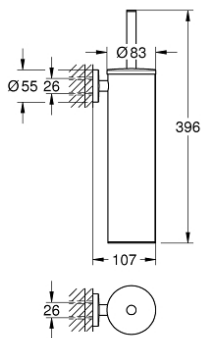

40 696 GL0 ESSENTIALS TOILET BRUSH SET METAL

PRODUCT DESCRIPTION

- Colour: cool sunrise
- material: metal
- wall mounted
- concealed fastening
- GROHE LongLife finish
- suitable for screwing (including screws and dowels)
- black brush head
- removable inner plastic container

40 696 GL0 ESSENTIALS TOILET BRUSH SET METAL

SPARE PARTS, November 2022 – now

1: brush (Spare part-nr. 40743GL0)

1.1: Brush head (Spare part-nr. 40744K00)

2: Spare cup for brush (Spare part-nr. 40745K00)