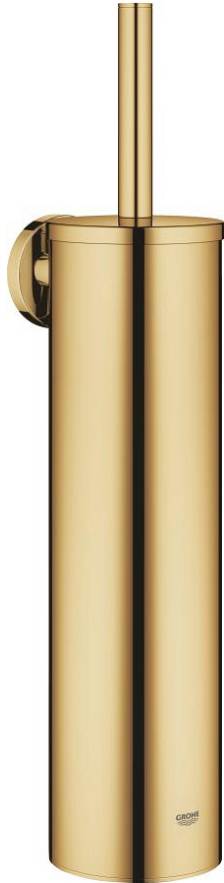

40 696 GL0 ESSENTIALS TOILET BRUSH SET METAL

PRODUCT DESCRIPTION

- Colour: cool sunrise
- material: metal
- wall mounted
- concealed fastening
- GROHE LongLife finish
- suitable for screwing (including screws and dowels)
- black brush head
- removable inner plastic container

40 696 GL0 ESSENTIALS TOILET BRUSH SET METAL

SPARE PARTS, November 2022 – now

1: brush (Spare part-nr. 40743GL0)

1.1: Brush head (Spare part-nr. 40744K00)

2: Spare cup for brush (Spare part-nr. 40745K00)