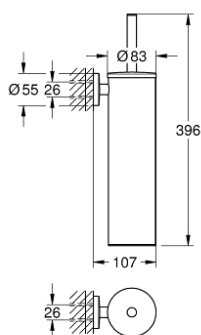

40 696 DC0 ESSENTIALS TOILET BRUSH SET METAL

PRODUCT DESCRIPTION

- Colour: supersteel
- material: metal
- wall mounted
- concealed fastening
- GROHE LongLife finish
- suitable for screwing (including screws and dowels)
- black brush head
- removable inner plastic container

40 696 DC0 ESSENTIALS TOILET BRUSH SET METAL

SPARE PARTS, November 2022 – now

1: brush (Spare part-nr. 40743DC0)

1.1: Brush head (Spare part-nr. 40744K00)

2: Spare cup for brush (Spare part-nr. 40745K00)