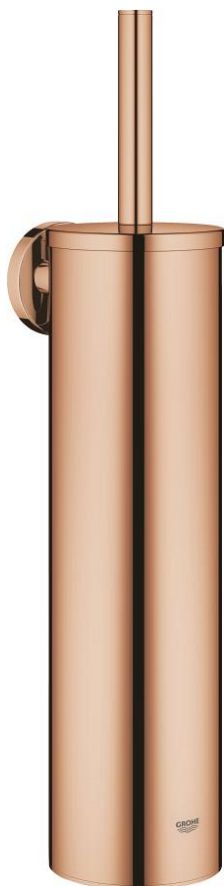

40 696 DA0 ESSENTIALS TOILET BRUSH SET METAL

PRODUCT DESCRIPTION

- Colour: warm sunset
- material: metal
- wall mounted
- concealed fastening
- GROHE LongLife finish
- suitable for screwing (including screws and dowels)
- black brush head
- removable inner plastic container

40 696 DA0 ESSENTIALS TOILET BRUSH SET METAL

SPARE PARTS, November 2022 – now

1: brush (Spare part-nr. 40743DA0)

1.1: Brush head (Spare part-nr. 40744K00)

2: Spare cup for brush (Spare part-nr. 40745K00)