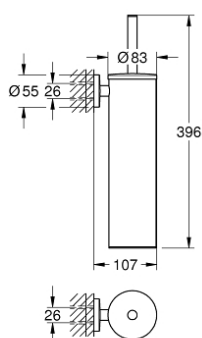

40 696 DA0 ESSENTIALS TOILET BRUSH SET METAL

PRODUCT DESCRIPTION

- Colour: warm sunset
- material: metal
- wall mounted
- concealed fastening
- GROHE LongLife finish
- suitable for screwing (including screws and dowels)
- black brush head
- removable inner plastic container

40 696 DA0 ESSENTIALS TOILET BRUSH SET METAL

SPARE PARTS, November 2022 – now

1: brush (Spare part-nr. 40743DA0)

1.1: Brush head (Spare part-nr. 40744K00)

2: Spare cup for brush (Spare part-nr. 40745K00)