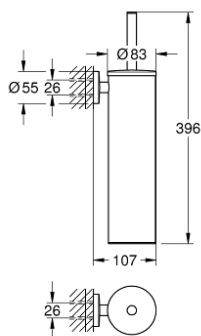

### PRODUCT DESCRIPTION

- Colour: brushed hard graphite
- material: metal
- wall mounted
- concealed fastening
- GROHE LongLife finish
- suitable for screwing (including screws and dowels)
- black brush head
- removable inner plastic container

## 40 696 AL0 ESSENTIALS TOILET BRUSH SET METAL

**SPARE PARTS**, November 2022 – now

1: brush (Spare part-nr. 40743AL0)

1.1: Brush head (Spare part-nr. 40744K00)

2: Spare cup for brush (Spare part-nr. 40745K00)