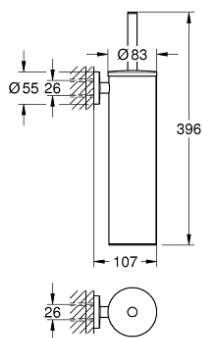

40 696 000 ESSENTIALS TOILET BRUSH SET METAL

PRODUCT DESCRIPTION

- Colour: chrome
- material: metal
- wall mounted
- concealed fastening
- GROHE LongLife finish
- suitable for screwing (including screws and dowels)
- black brush head
- removable inner plastic container

40 696 000 ESSENTIALS TOILET BRUSH SET METAL

SPARE PARTS, January 2021 – now

1: Brush (Spare part-nr. 40743000)

1.1: Brush head (Spare part-nr. 40744K00)

2: Spare cup for brush (Spare part-nr. 40745K00)