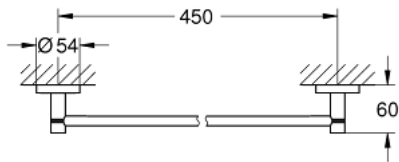

40 688 GN1 ESSENTIALS TOWEL HOLDER

PRODUCT DESCRIPTION

- Colour: brushed cool sunrise
- material: metal
- 504 mm (functional length 450 mm)
- concealed fastening
- GROHE LongLife finish
- suitable for screwing (including screws and dowels) or gluing (glue 40 915 000 sold separately)
- holding force: max. 10 kg
- the specified holding capacity is valid for static (slowly applied) load and intended use only