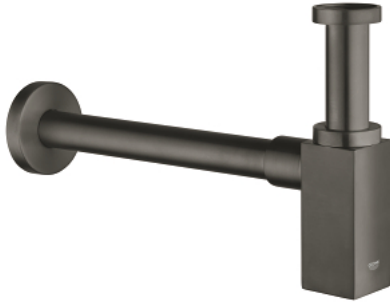

40 564 AL0 BOTTLE TRAP

PRODUCT DESCRIPTION

- Colour: brushed hard graphite
- for wash basin
- GROHE LongLife finish
- brass body