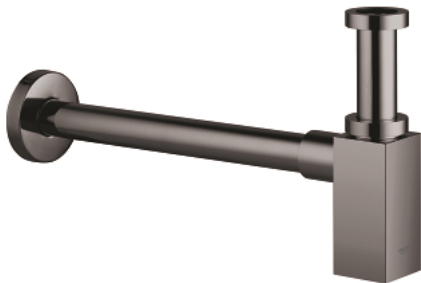

## 40 564 A00 BOTTLE TRAP

### PRODUCT DESCRIPTION

- Colour: hard graphite
- for wash basin
- GROHE LongLife finish
- brass body