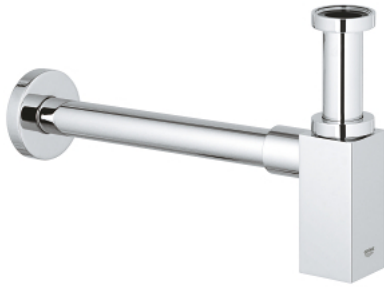

## 40 564 000 **BOTTLE TRAP**

### PRODUCT DESCRIPTION

- Colour: chrome
- for wash basin
- GROHE LongLife finish
- brass body