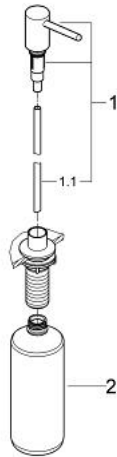

## 40 536 DC0 CONTEMPORARY SOAP DISPENSER

### PRODUCT DESCRIPTION

- Colour: supersteel
- for liquid soap
- storage bin 500 ml
- GROHE LongLife finish

## 40 536 DC0 CONTEMPORARY SOAP DISPENSER

**SPARE PARTS**, November 2010 – now

1: SPAREPARTS SET (Spare part-nr. 48101DC0)

1.1: Pipe (Spare part-nr. 48168000)

2: Soap tank (Spare part-nr. 48169000)