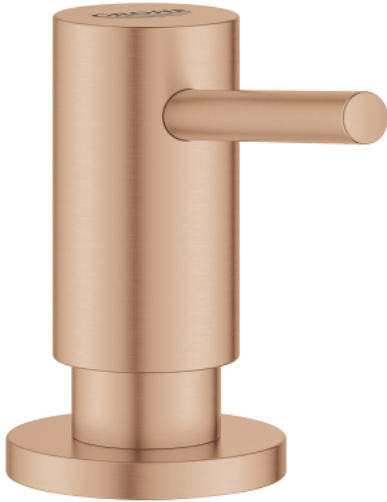

## 40 535 DL0 COSMOPOLITAN SOAP DISPENSER

### PRODUCT DESCRIPTION

- Colour: brushed warm sunset
- for liquid soap
- storage bin 500 ml
- GROHE LongLife finish