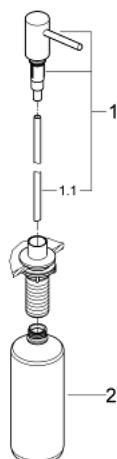

40 535 DC0 COSMOPOLITAN SOAP DISPENSER

PRODUCT DESCRIPTION

- Colour: supersteel
- for liquid soap
- storage bin 500 ml
- GROHE LongLife finish

40 535 DC0 COSMOPOLITAN SOAP DISPENSER

SPARE PARTS, November 2010 – now

1: SPAREPARTS SET (Spare part-nr. 48167DC0)

1.1: Pipe (Spare part-nr. 48168000)

2: Soap tank (Spare part-nr. 48169000)