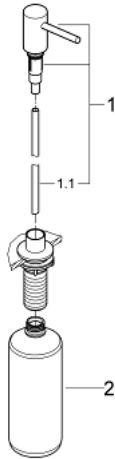

40 535 DC0 COSMOPOLITAN SOAP DISPENSER

SPARE PARTS, November 2010 – now

1: SPAREPARTS SET (Spare part-nr. 48167DC0)

1.1: Pipe (Spare part-nr. 48168000)

2: Soap tank (Spare part-nr. 48169000)