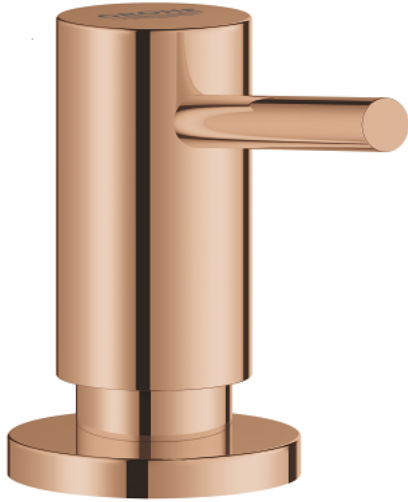

40 535 DA0 COSMOPOLITAN SOAP DISPENSER

PRODUCT DESCRIPTION

- Colour: warm sunset
- for liquid soap
- storage bin 500 ml
- GROHE LongLife finish