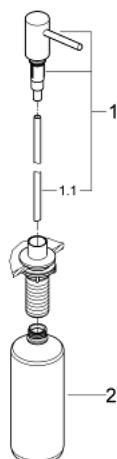

40 535 AL0 COSMOPOLITAN SOAP DISPENSER

PRODUCT DESCRIPTION

- Colour: brushed hard graphite
- for liquid soap
- storage bin 500 ml
- GROHE LongLife finish

40 535 AL0 COSMOPOLITAN SOAP DISPENSER

SPARE PARTS, March 2018 – now

1: SPAREPARTS SET (Spare part-nr. 48167AL0)

1.1: Pipe (Spare part-nr. 48168000)

2: Soap tank (Spare part-nr. 48169000)