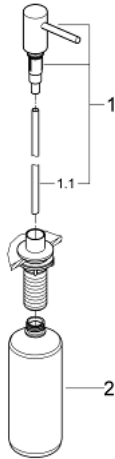

## 40 535 000 **COSMOPOLITAN SOAP DISPENSER**

### **PRODUCT DESCRIPTION**

- Colour: chrome
- for liquid soap
- storage bin 500 ml
- GROHE LongLife finish

## 40 535 000 COSMOPOLITAN SOAP DISPENSER

**SPARE PARTS**, November 2010 – now

1: SPAREPARTS SET (Spare part-nr. 48167000)

1.1: Pipe (Spare part-nr. 48168000)

2: Soap tank (Spare part-nr. 48169000)