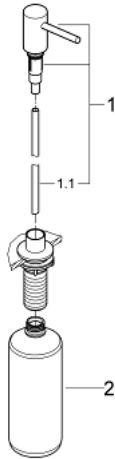

40 535 000 COSMOPOLITAN SOAP DISPENSER

SPARE PARTS, November 2010 – now

1: SPAREPARTS SET (Spare part-nr. 48167000)

1.1: Pipe (Spare part-nr. 48168000)

2: Soap tank (Spare part-nr. 48169000)