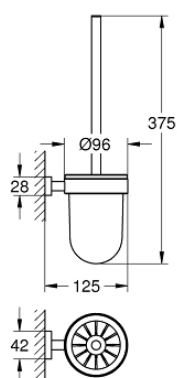

40 513 DC1 ESSENTIALS CUBE TOILET BRUSH SET

PRODUCT DESCRIPTION

- Colour: supersteel
- material: glass / metal
- wall mounted
- concealed fastening
- GROHE LongLife finish

40 513 DC1 ESSENTIALS CUBE TOILET BRUSH SET

SPARE PARTS, October 2019 – now

1: Spare brush (Spare part-nr. 40392DC0)

1.1: Spare brush head (Spare part-nr. 40791001)

2: Spare glass for brush (Spare part-nr. 40393000)