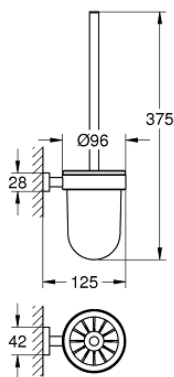

40 513 AL1 ESSENTIALS CUBE TOILET BRUSH SET

PRODUCT DESCRIPTION

- Colour: brushed hard graphite
- material: glass / metal
- wall mounted
- concealed fastening
- GROHE LongLife finish

40 513 AL1 ESSENTIALS CUBE TOILET BRUSH SET

SPARE PARTS, October 2019 – now

1: Spare brush (Spare part-nr. 40392AL0)

1.1: Spare brush head (Spare part-nr. 40791001)

2: Spare glass for brush (Spare part-nr. 40393000)