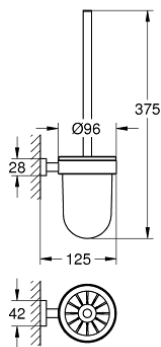

## 40 513 001 ESSENTIALS CUBE TOILET BRUSH SET

### PRODUCT DESCRIPTION

- Colour: chrome
- material: glass / metal
- wall mounted
- concealed fastening
- GROHE LongLife finish

## 40 513 001 ESSENTIALS CUBE TOILET BRUSH SET

**SPARE PARTS**, October 2014 – now

1: Spare brush (Spare part-nr. 40392000)

1.1: Spare brush head (Spare part-nr. 40791001)

2: Spare glass for brush (Spare part-nr. 40393000)