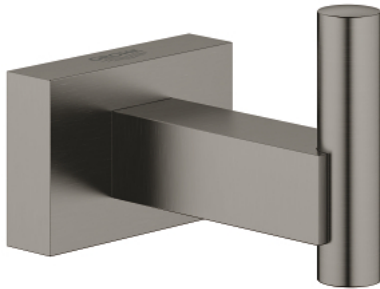

40 511 AL1 ESSENTIALS CUBE BATHROBE HOOK

PRODUCT DESCRIPTION

- Colour: brushed hard graphite
- material: metal
- concealed fastening
- GROHE LongLife finish