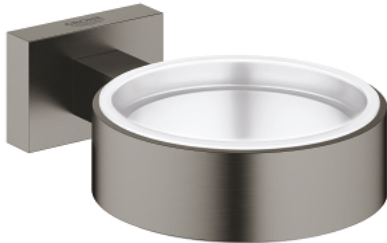

40 508 AL1 ESSENTIALS CUBE HOLDER

PRODUCT DESCRIPTION

- Colour: brushed hard graphite
- material: metal
- for crystal glass (40 372 001)
- soap dish (40 368 001) or soap dispenser (40 394 001)
- concealed fastening
- GROHE LongLife finish