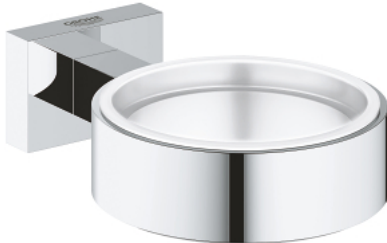

40 508 001 ESSENTIALS CUBE HOLDER

PRODUCT DESCRIPTION

- Colour: chrome
- material: metal
- for crystal glass (40 372 001)
- soap dish (40 368 001) or soap dispenser (40 394 001)
- concealed fastening
- GROHE LongLife finish